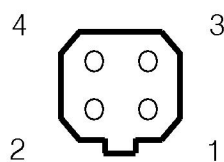

SCV55014DC

f = 5.0 ~ 50mm F1.4 ~ 360 VARIFOCAL
For 1/3" Format Camera

Model No.		SCV55014DC		Effective Lens Aperture	Front	Ø37.7mm	
Focal Length		5.0 ~ 50mm		Effective Lens Aperture	Rear	Ø10.0mm	
Max. Aperture Ratio		1 : 1.4 ~ 360		Back Focal Length		7.6 ~ 11.5mm	
Max. Image Format (H X V)		4.8 X 3.6		Flange Back Length		12.5mm	
Operation	Iris	Auto(F1.4 ~ 360)		Mount		CS (1"-32 UNF)	
	Focus	Manual		Dimensions (L X W X H)		66.2 X 44.5 X 50.8	
	Zoom	Manual		Weight		126g	
Object Size at 50cm (H X V)	5mm	1/3" 49.5 X 36.0cm		1/4" 36.0 X 26.6cm			
	50mm	5.0 X 3.8cm		3.8 X 2.8cm			
Angle of View	D	1/3"	65.7°~7.2°		1/4"	49.5°~5.4°	
	H		52.7°~5.7°			39.6°~4.3°	
	V		39.6°~4.3°			29.8°~3.2°	
Iris Coil	Drive	190Ω		Operating Voltage	Open	4.0V	
	Control	700Ω			Close	0.5V	
Operating Temperature		-10°C ~ +50°C					

Dimension

Unit : mm

Wiring Diagram

1	RED	CONTROL (-)
2	BLACK	CONTROL (+)
3	WHITE	DRIVE (+)
4	GREEN	DRIVE (-)