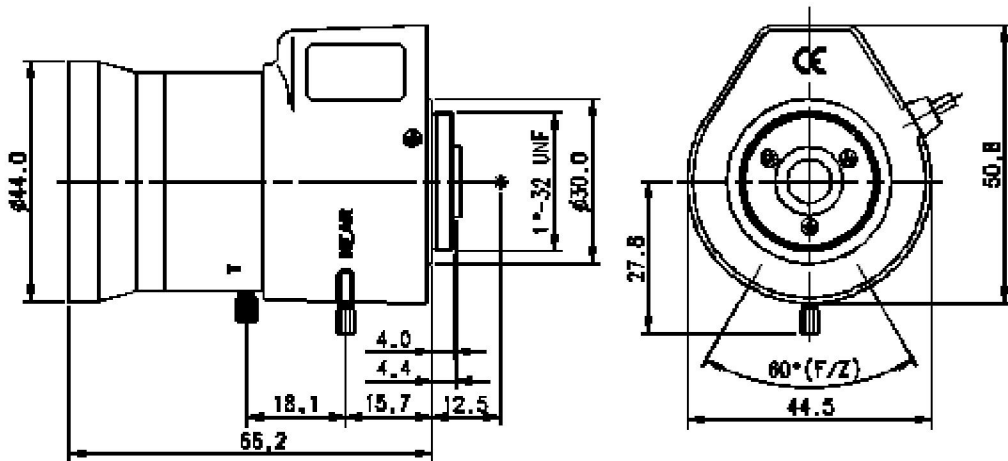

SCV55014DC

f = 5.0 ~ 50mm F1.4 ~ 360 VARIFOCAL
For 1/3" Format Camera

Model No.		SCV55014DC		Effective Lens Aperture	Front	Ø37.7mm	
Focal Length		5.0 ~ 50mm		Effective Lens Aperture	Rear	Ø10.0mm	
Max. Aperture Ratio		1 : 1.4 ~ 360		Back Focal Length		7.6 ~ 11.5mm	
Max. Image Format (H X V)		4.8 X 3.6		Flange Back Length		12.5mm	
Operation	Iris	Auto(F1.4 ~ 360)		Mount		CS (1"-32 UNF)	
	Focus	Manual		Dimensions (L X W X H)		66.2 X 44.5 X 50.8	
	Zoom	Manual		Weight		126g	
Object Size at 50cm (H X V)	5mm	1/3" 49.5 X 36.0cm		1/4" 36.0 X 26.6cm			
	50mm	5.0 X 3.8cm		3.8 X 2.8cm			
Angle of View	D	1/3"	65.7°~7.2°		1/4"	49.5°~5.4°	
	H		52.7°~5.7°			39.6°~4.3°	
	V		39.6°~4.3°			29.8°~3.2°	
Iris Coil	Drive	190Ω		Operating Voltage	Open	4.0V	
	Control	700Ω			Close	0.5V	
Operating Temperature		-10°C ~ +50°C					

Dimension

Unit : mm

Wiring Diagram

1	RED	CONTROL (-)
2	BLACK	CONTROL (+)
3	WHITE	DRIVE (+)
4	GREEN	DRIVE (-)