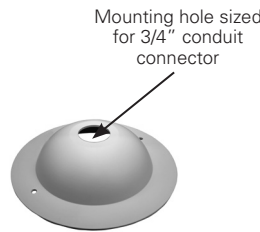

### General

Dimensions (Diameter x H)	5.78 x 4.44in (146.3 x 113.7mm)
Weight	1.54 lbs (0.7kg)

### Dimensions

**BTCV5**  
Tinted Bubble

**CV-FLUSHMT**  
Flush Mount

**DB243W2**  
Wall Mount

**PDA5W**  
Pendant Mount

**VDMWC Wall Mount & VDMWC Ceiling Mount**

**VDSMR**  
Surface Mount Ring

For more information visit [www.ADT-Matrix.com](http://www.ADT-Matrix.com)