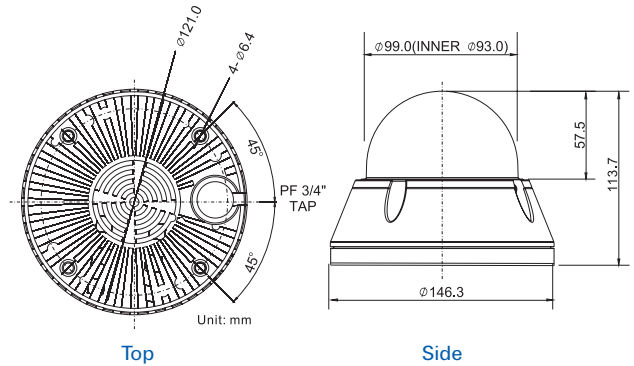

### General

Dimensions (Diameter x H)	5.78 x 4.44in (146.3 x 113.7mm)
Weight	1.54 lbs (0.7kg)

### Dimensions

**BTCV5**  
Tinted Bubble

**CV-FLUSHMT**  
Flush Mount

**DB243W2**  
Wall Mount

**PDA5W**  
Pendant Mount

**VDMWC Wall Mount & VDMWC Ceiling Mount**

**VDSMR**  
Surface Mount Ring

For more information visit [www.ADT-Matrix.com](http://www.ADT-Matrix.com)