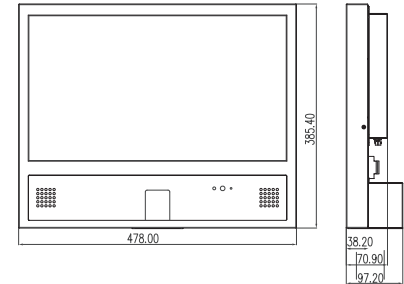

DIMENSIONS

MLM20W-WDR(B)