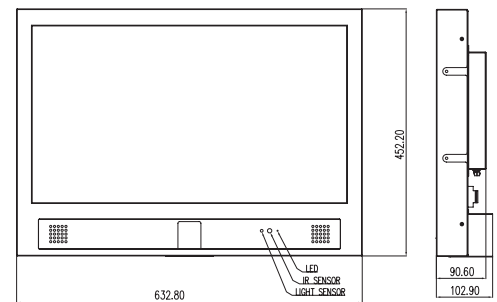

# 20" & 26" Public View Monitors with Pixim WDR Camera and Multi-Media Player

## Product Specifications

	MLM20W-WDR(B)	MLM26W-WDR(B)
<b>LCD</b>		
Size	20 inches	26 inches
Pixel Pitch	0.2768x0.2768mm	0.4215x0.4215mm
Viewing Angle H/V	160° / 160°	178° / 178°
Contrast Ratio (Typical)	1000:1 (typ)	4000:1 (typ)
Response Time	5ms	8ms
Brightness (Typical)	300cd/m2	450cd/m2
Recommend Resolution	1600 x 900	1366 x 768
<b>Audio</b>		
Speaker Power	3Wx 2	3Wx 2
Speakers	Built-in	Built-in
<b>Interface</b>		
Internal Camera Out	1	1
CAM In / Out (BNC Type)	1/1	1/1
VGA In(15Pin D-Sub)	1	1
DC 12V Out	Yes	Yes
PC Stereo In	Yes	Yes
Head Phone Out	Yes	Yes
Multi-Media Player (MMP)	SD (SDHC) up to 32GB (4GB card incl)	SD (SDHC) up to 32GB (4GB card incl)
<b>MMP File Formats</b>		
Picture	JPEG Rendering	JPEG Rendering
Video	MPEG-1, MPEG-2 MP@ML, MPEG-4 D1 Resolution	MPEG-1, MPEG-2 MP@ML, MPEG-4 D1 Resolution
Audio	MPEG-1/2 layer, I, II & III, WMA	MPEG-1/2 layer, I, II & III, WMA
<b>Mechanical/Electrical</b>		
Controls	Power, Up/Down, Left/Right, Source, OSD Menu	Power, Up/Down, Left/Right, Source, OSD Menu
Remote Control	Yes	Yes
Power Consumption	30 Watts	<120 Watts
Input Voltage	24VDC	24VDC
Multi Display Function	PIP / POP / PBP	PIP / POP / PBP
Filter Type	3D Combfilter, Deinterlace	3D Combfilter, Deinterlace
PIR Sensor	Yes	Yes
Dimensions (WxHxD)	18.8 x 15.2 x 3.8in (478 x 385.4 x 97.2mm)	24.9 x 17.8 x 4.1in (632.8 x 452.2 x 102.9mm)
Weight	15.4lbs (7kg)	26.5lbs (12kg)
Vesa Wall Mount Holes	100x100mm	100x100mm
Standards Compliance	FCC, UL	FCC, UL
<b>Camera</b>		
Image Sensor	1/3" Pixim CMOS (Seawolf DPS)	
WDR	Yes	
Horizontal Resolution	690TVL-E / 540TVL	
Effective Pixels	720 x 540	
Scan System	2:1 Interlace	
Minimum Illumination	0.8Lux / F1.2 (Color)	
Lens	2.9 - 10mm Vari-Focal F1.2	
Video Output	NTSC / PAL Selectable	

## DIMENSIONS

MLM20W-WDR(B)

MLM26W-WDR(B)