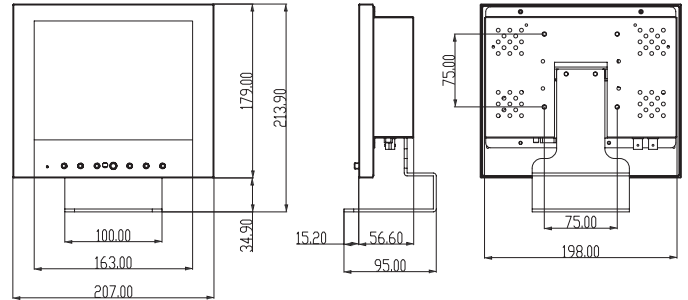

8" LCD / LED Professional Monitor

Product Specifications

Panel

Backlight	LED
Aspect Ratio	4:3
Viewing Angle (CR 10)	140° / 130°
Pixel Pitch	0.2025 x 0.2025mm
Contrast Ratio	500:1
Response Time	20ms
Brightness	270cd/m2
Resolution	800 x 600

Input/Output

Analog (VGA)	15pin D-Sub
BNC In/Out	1/1
Controls	Power, Up/Down, Left/Right, Source, OSD Menu

Environment

Dimensions, w/ stand (W x H x D)	8.1 x 8.4 x 3.7 in (207 x 213.9 x 95 mm)
Dimension, w/o stand (W x H x D)	8.1 x 7.0 x 2.2 in (207 x 179 x 56.6 mm)
Weight, w/ stand	4.3lbs (1.9kg)
Weight, w/o stand	3.2lbs (1.5kg)
Temperature	
Operating	32° ~ 104°F (0° ~ 40°C)
Storage	-4° ~ 140°F (-20° ~ 60°C)
Humidity	RH 80%

Power

Power	<15W
Voltage	12VDC / 3.33A, power supply included

Mount Specifications

Vesa Wall Mount Holes	75mm x 75mm
Dual Rack Mountable	Yes

Specifications subject to change without notice.

Optional Accessories

MRK800	Dual Rack Mount w/ tilt

Dimensions

MLE800