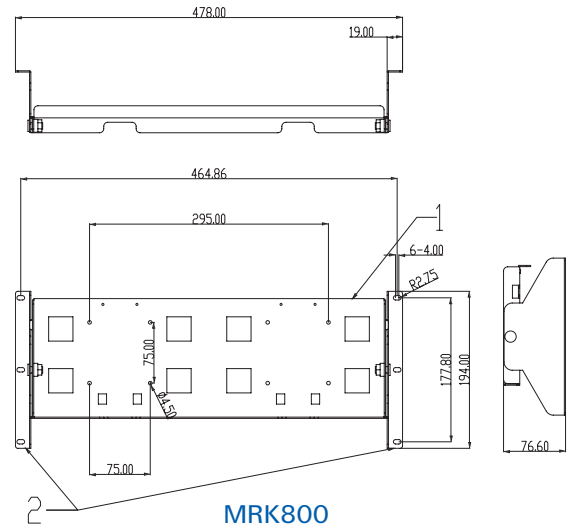

MRK800

For more information visit www.ADT-Matrix.com

© 2012 ADT—All Rights Reserved. ADT Security Services Inc. ADT, the ADT logo and ADT Always There are registered trademarks of ADT Services AG and are used under license.

Business Solutions