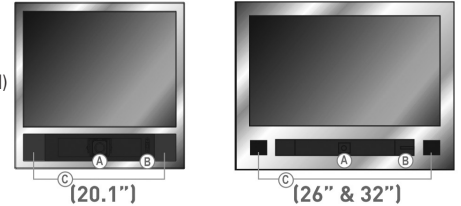

Dimensions

THE FRONT PANEL

- A. Internal camera
- B. IR sensor / Light sensor (Detect ambient light)
- C. Internal speakers