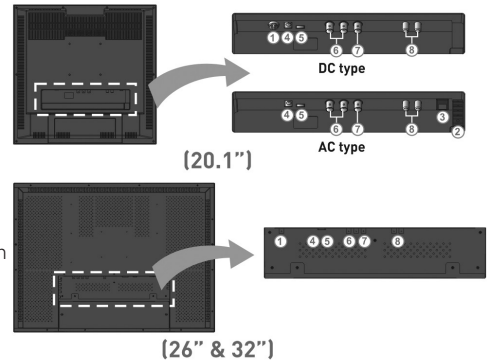

THE REAR PANEL

Power Connection

1. DC Jack
4. DC12V Output

Video and Audio Connection

5. Integrated Camera input
6. External Camera input
7. Video Output
8. Video Input

Specifications are subject to change without notice.

Optional Mounts

SF630P	Universal Flat Wall Mount for 10-24" LCD Screen, 75/100mm, black
ST630P	Universal Tilt Wall Mount for 10-24" LCD Screens, 75/100mm, black
PA730	Articulating wall arm for 10" - 22" LCDs
LCC-18	LCD Ceiling Mount, Pendant, 18-30", 75/100mm, black
LCC-18C	LCD Ceiling Mount, Pendant, 18-30", 75/100mm, w/cord cover, black
LCC-36	LCD Ceiling Mount, Pendant, 30-48", 75/100mm, black
LCC-36C	LCD Ceiling Mount, Pendant, 30-48", 75/100mm, w/cord cover, black
ST640P	Universal Tilt Wall Mount for 23" - 46" LCD Screens
PLCM-2	Base Mount for 32" to 71" LCD and Plasma Screens
PLP-UNL	Universal PLP Flat Panel adapter plate

Refer to TIS6020612-00 Small Panel Mounts and TIS6010612 Large Panel Mounts for additional mounts and accessories.

For more information visit www.TycoIS-Matrix.com

© 2012 Matrix Network, Inc. – All Rights Reserved.