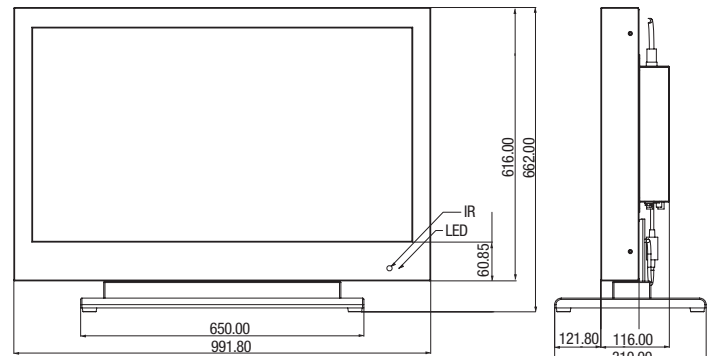

26" / 42" Large Format CCTV LCD Monitors

Product Specifications

	ML2600W	ML4200WH
Display		
Screen Size	26" TFT LCD	42" TFT LCD
Pixel Pitch	0.422 x 0.422mm	0.485 x 0.485mm
Viewing Angel	178° (H), 178° (V)	178° (H), 178° (V)
Contrast Ratio	1000:1 (typ)	1400:1 (typ)
Response Time	8ms	8ms
Brightness	450cd/ m (typ)	550cd/ m (typ)
Resolution	1366x768	1920x1080 FHD
Audio		
Speaker Power	3W x 2	3W x 2
Speakers	Built-in	Built-in
Sound Features	Stereo R,L	Stereo R,L
Special Features		
Multi Display Function	PIP / POP / PBP	PIP / POP / PBP
Filter Type	3D Comb filter, De-interlace	3D Comb filter, De-interlace
Interface		
Video In/ Out (BNC Type)	2 / 2	2 / 2
S-Video In / Out	1 / 1	1 / 1
Audio In / Out (RCA Type)	2 (stereo) / 2 (mono)	2 (stereo) / 2 (mono)
RGB In (15 pin D-sub)	1	1
DVI In	1	0
HDMI In	0	1
PC Stereo In	Yes	Yes
Head Phone Out	Yes	Yes
Controls		
Tactile Buttons	Left/Right/Up/Down Power, Source, OSD	Left/Right/Up/Down Power, Source, OSD
Hand Held Remote	Left/Right/Up/Down Power, Source, OSD	Left/Right/Up/Down Power, Source, OSD
Electrical		
Power Requirement	< 100W	< 200W
Input Voltage	DC24V, 5.42A (Power Adapter Included)	100 - 240VAC
Compliance	cULus, CE, FCC, RoHS	cULus, CE, FCC, RoHS
Mechanical		
Operating Temp	10°F ~ 104°F (-5°C ~ 40°C)	10°F ~ 104°F (-5°C ~ 40°C)
Storage Temp	-20°F ~ 140°F (0° ~ 50°C)	-20°F ~ 140°F (0° ~ 50°C)
Dimensions (WxHxD)	24.9x18x3.6 inch (632.4x457.2x99mm)	39x24.4x4.1 inch (993x621x104mm)
Weight	29.7lbs. (13.5kg)	72lbs. (32.66kg)
Vesa Mount		
Two Standard Sizes	100x100, 200x100mm	200x200, 400x200mm

Dimensions

ML2600W

ML4200WH

Specifications are subject to change without notice.

Refer to data sheet "T1578" for Large Panel Mounts and additional accessories

For more information visit www.ADT-Matrix.com

© 2011 ADT—All Rights Reserved. ADT Security Services Inc. ADT, the ADT logo and ADT Always There are registered trademarks of ADT Services AG and are used under license.