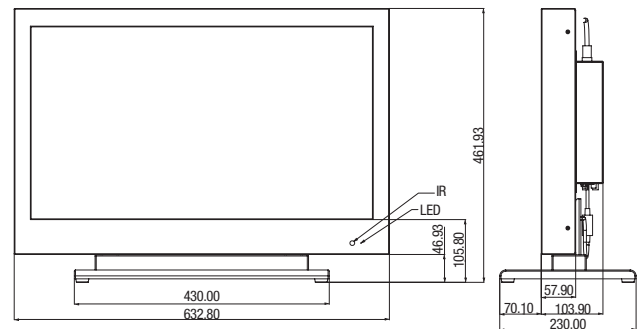

Dimensions

ML2600W