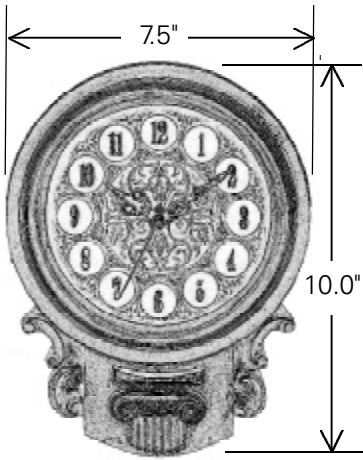

Fixed Iris Lens

The covert cameras are supplied with a 4.3mm and 5.5mm fixed iris lens. No iris adjustment is necessary with these lenses.

Optional Accessories	
A-A18C	60' Camera cable
A-A30C	100' Camera cable
A-A60C	200' Camera cable
A-A90C	300' Camera cable
A-SC20	60' Cable RJ-11 accessory input, camera to 2-wire NC contact
A-TV190PA	Cable, 6' RJ-11 to 2-RCA and power supply for A/V connections
A-MA800	Modular cable adapter

One Town Center Road
Boca Raton, FL 33486
www.adt.com