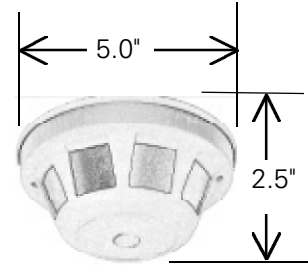

Fixed Iris Lens

The covert cameras are supplied with a 4.3mm and 5.5mm fixed iris lens. No iris adjustment is necessary with these lenses.

Optional Accessories	
A-A18C	60' Camera cable
A-A30C	100' Camera cable
A-A60C	200' Camera cable
A-A90C	300' Camera cable
A-SC20	60' Cable RJ-11 accessory input, camera to 2-wire NC contact
A-TV190PA	Cable, 6' RJ-11 to 2-RCA and power supply for A/V connections
A-MA800	Modular cable adapter

One Town Center Road
Boca Raton, FL 33486
www.adt.com