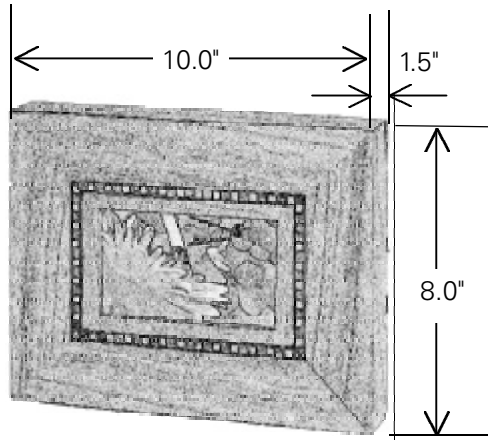

Fixed Iris Lens

The covert cameras are supplied with a 4.3mm and 5.5mm fixed iris lens. No iris adjustment is necessary with these lenses.

Optional Accessories	
A-A18C	60' Camera cable
A-A30C	100' Camera cable
A-A60C	200' Camera cable
A-A90C	300' Camera cable
A-SC20	60' Cable RJ-11 accessory input, camera to 2-wire NC contact
A-TV190PA	Cable, 6' RJ-11 to 2-RCA and power supply for A/V connections
A-MA800	Modular cable adapter

One Town Center Road
Boca Raton, FL 33486
www.adt.com