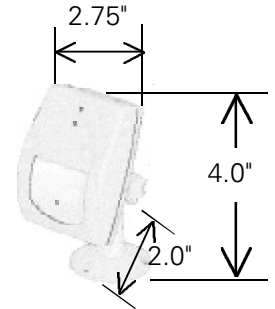

Fixed Iris Lens

The covert cameras are supplied with a 4.3mm and 5.5mm fixed iris lens. No iris adjustment is necessary with these lenses.

Optional Accessories	
A-A18C	60' Camera cable
A-A30C	100' Camera cable
A-A60C	200' Camera cable
A-A90C	300' Camera cable
A-SC20	60' Cable RJ-11 accessory input, camera to 2-wire NC contact
A-TV190PA	Cable, 6' RJ-11 to 2-RCA and power supply for A/V connections
A-MA800	Modular cable adapter

One Town Center Road
Boca Raton, FL 33486
www.adt.com