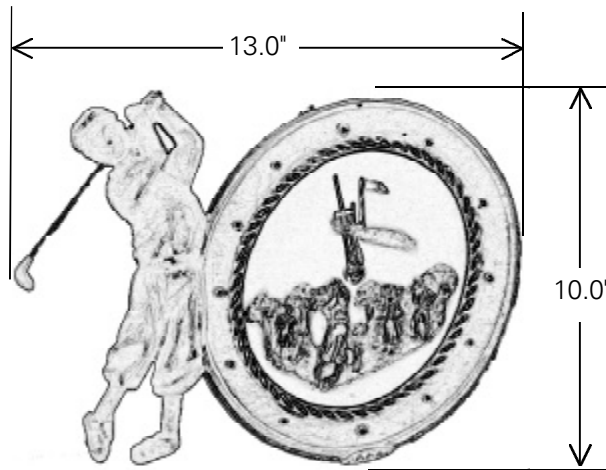

Fixed Iris Lens

The covert cameras are supplied with a 4.3mm and 5.5mm fixed iris lens. No iris adjustment is necessary with these lenses.

Optional Accessories	
A-A18C	60' Camera cable
A-A30C	100' Camera cable
A-A60C	200' Camera cable
A-A90C	300' Camera cable
A-SC20	60' Cable RJ-11 accessory input, camera to 2-wire NC contact
A-TV190PA	Cable, 6' RJ-11 to 2-RCA and power supply for A/V connections
A-MA800	Modular cable adapter

One Town Center Road
Boca Raton, FL 33486
www.adt.com